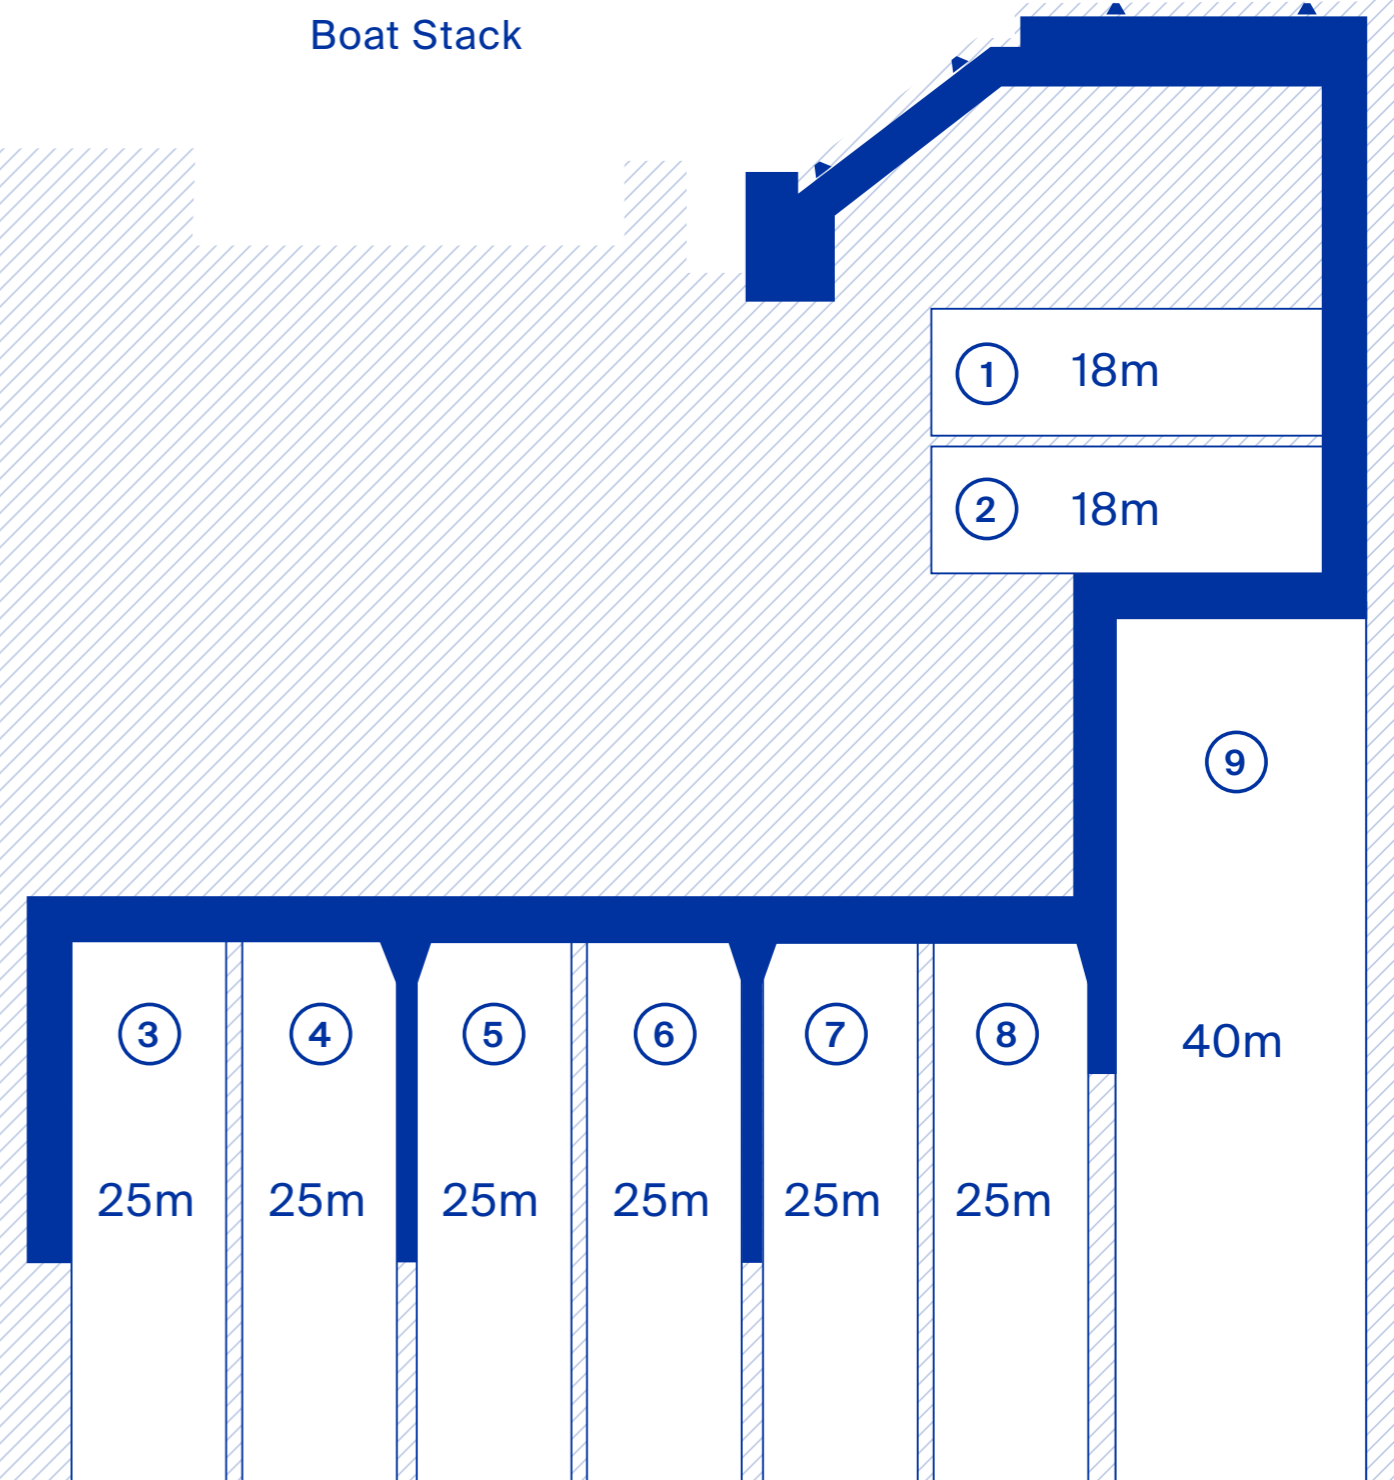

Boat Stack

Pen Layout

Exclusive access to more than the ocean

Inside the facility, you'll have access to a private customer lounge and sundeck, overlooking Fremantle's most revered Fishing Boat Harbour. It's a destination for meeting guests and entertaining, with private catering available exclusively to pen owners.