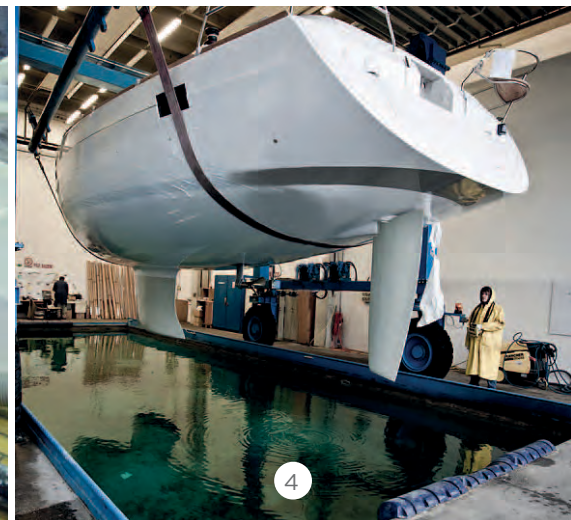

D ECK SALOON

IMPRESSION YACHTS: THE ONLY COMPLETE RANGE OF DECK SALOON YACHTS

The Deck Saloon yacht offers a far brighter and more spacious interior than an ordinary yacht, thus offering a true home from home whilst onboard. This all new range of yachts has been developed with tried and tested build techniques and superior design by Humphreys Yacht Design. With the complete range from 35 to 50 feet and many different cabin configurations Impression Yachts are able to offer a yacht to suit the needs of you, your family and friends.

Every yacht coming from Elan's 16.000 sq meter facility in Slovenia is the result of our 65-year long passion for building quality yachts.

1

In addition to hand layup Impression uses also VAIL and 3D VAIL technology and its benefits.

1
Sailing made easy with the large cockpit and well placed deck equipment.

2
Instruments are all easily to hand for the helmsman.

3
Swim platform available in two sizes with integrated telescopic swim ladder.