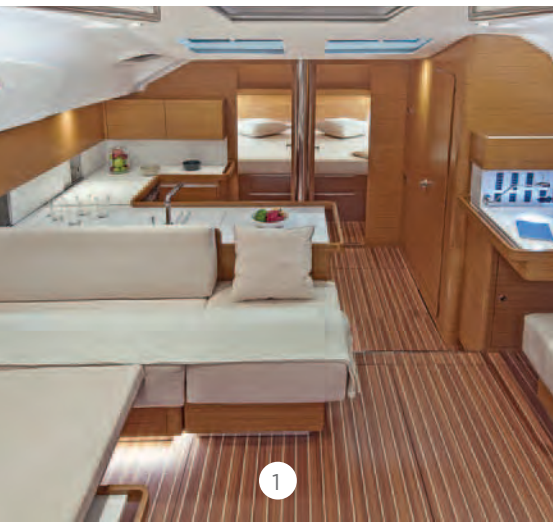

COMFORT AND SAFETY

Impression Yachts set new standards in quality, comfort and safety onboard. With a raised Deck Saloon they offer the largest volume in class and each model has numerous interior layouts to suit even the most demanding of yachtsmen.

At Impression Yachts we listen to our customers and try to accommodate their wishes to design and build the most comprehensive, quality, cruising Deck Saloon yachts available.

1

DECK SALOON VOLUME

The deck-saloon layout provides extra volume in comparison to traditional designs as a bigger beam is available and put to good use.

DECK SALOON INVERTED

We inverted the layout and put the saloon forward of the companionway, so the social area is located at full beam.

2

SHORT-HANDED SAILING

Short-handed solutions improve the yacht's safety and comfort, easily operated by a limited crew.

3

SELF-TACKING JIB

A comfortable solution, designed for short-handed crews, brings easy manoeuvring in any weather conditions.

4

BATHING PLATFORM

The bathing platform comes in two sizes with the large platform closing the cockpit completely during sailing.