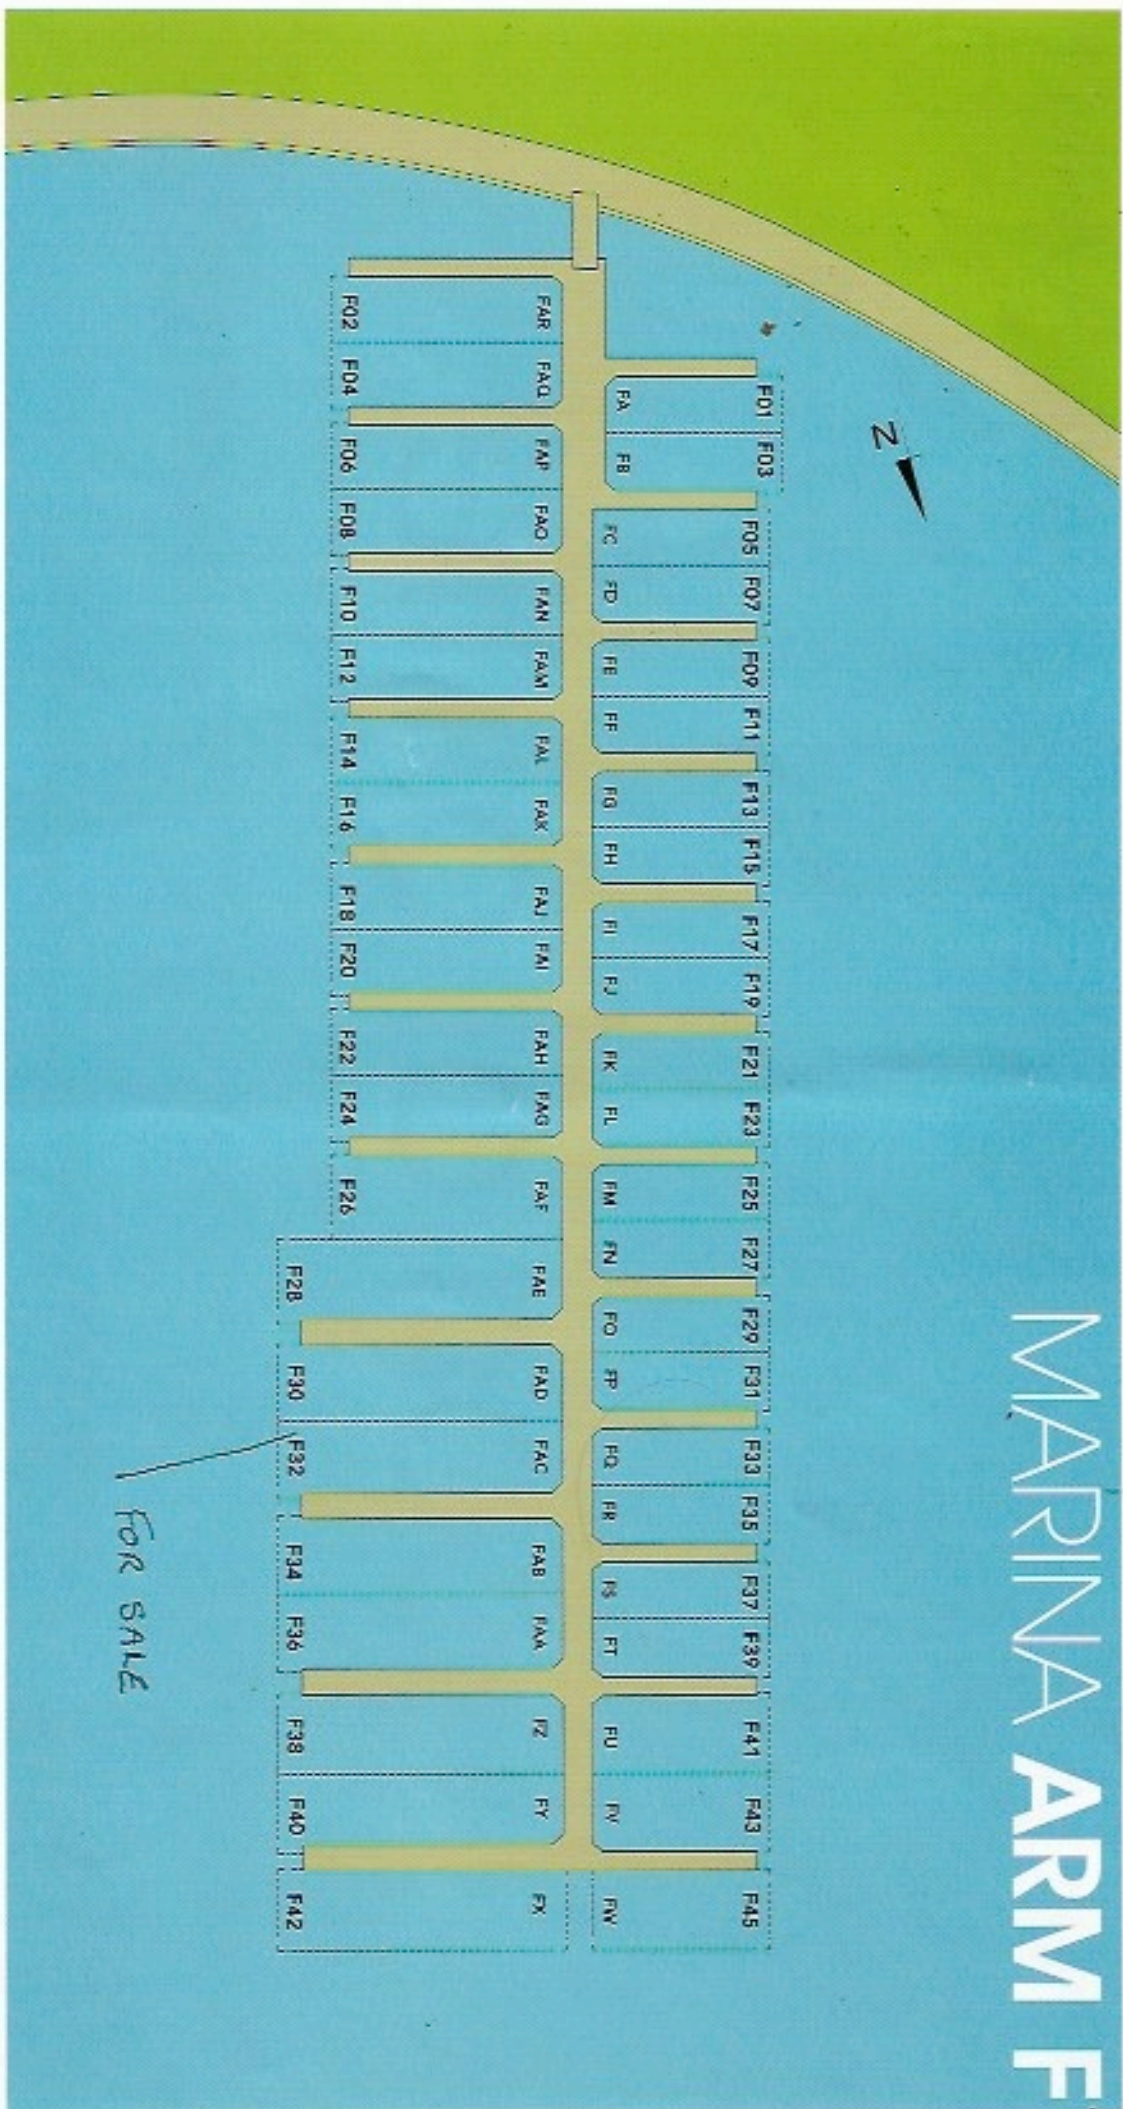

MARINA ARM F

© 2011 Airie Beach. All rights reserved. This is a preliminary site plan and is not intended to be used for any other purpose. The information contained herein is for informational purposes only and does not constitute an offer of any real estate. The information contained herein is subject to change without notice. For more information, please contact the sales office at 1800 576 528 or www.portofairie.com.au. The information contained herein is not intended to be used for any other purpose. The information contained herein is subject to change without notice. For more information, please contact the sales office at 1800 576 528 or www.portofairie.com.au.