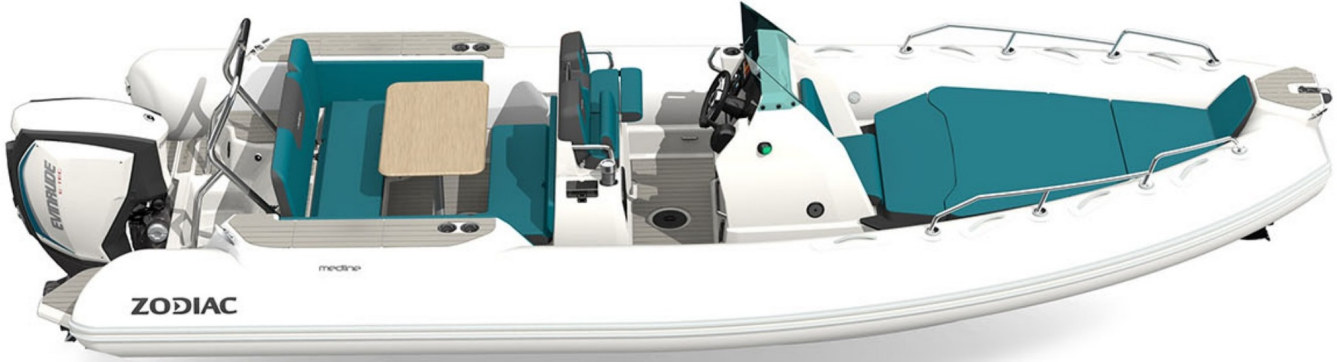

## NEW

Perfect for long trips on the sea, the medline is a true private oasis thanks to its transformable surface, which can be transformed into a sunbathing area. Created for long day trips, the medline range is part of the new generation of Zodiac boats: rigid-hulled inflatable openly oriented towards leisure. The arrangement allows to transform the deck into a vast sun lounger, to create a "private oasis" area.

### TECHNICAL FEATURES

OVERALL LENGTH (m-ft)	7.34m -24'1"	NUMBER OF WATERTIGHT COMPARTMENTS	5
INSIDE LENGTH (m-ft)	6.16m -20'3"	SHAFT	XL
OVERALL BEAM (m-ft)	2.9m -9'6"	MAXIMUM ALLOWED POWER (HP)	300
INSIDE BEAM (m-ft)	1.67m -5'6"	MAX. ALLOWED ENGINE WEIGHT (Kg-Lbs)	385 - 849
TUBE DIAMETER (m-ft)	0.6m -1'12"	DESIGN CATEGORY	B-C
WEIGHT (Kg-Lbs)	1150 - 2525	HULL LENGTH (m - ft)	6.45m -21'2"
NUMBER OF PASSENGERS (CAT. C)	16	HULL WIDTH (m - ft)	2.15m -7'1"
NUMBER OF PASSENGERS (CAT. B-C)	6	HULL HEIGHT (m - ft)	2.2m -7'3"
MAXIMUM PAYLOAD (CAT. C) (Kg-Lbs)	1730 - 3814	DEADRISE	22°
MAXIMUM PAYLOAD (CAT. B) (Kg-Lbs)	980 - 2167	TANK (L - Gal)	300L -80Gal

### STANDARD EQUIPMENT

**HULL & DECK:** 2 Bailers, 2 Swimming Platforms w/ Port Telescopic Boarding Ladder , 3 Big Storage Compartments , 4 Cleats, 6 Cupholders (on Wings (4), Console and Bolster) , Double-Position Bolster w/ Built-in Kitchen, GRP Wings w/ EVA, Self Bailing Cockpit, Tilting Console w/ Storage Under Deck , 1 Bow D Ring .