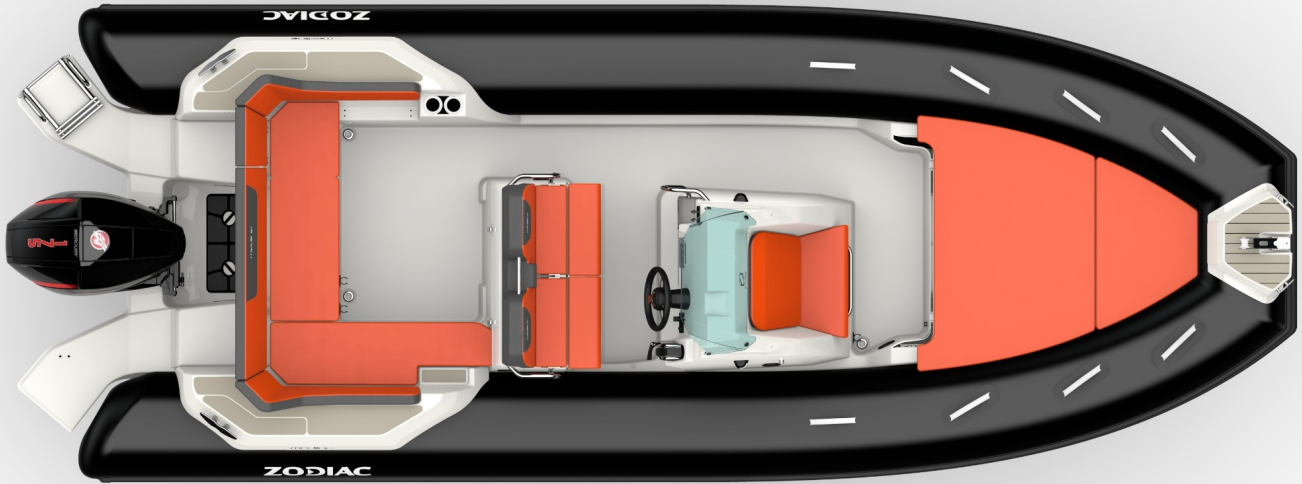

NEW

Only one program : Pleasure ! It has been created for your wishes of escape, the Medline 6.8 is THE perfect boat to share precious moments with your family and friends. Designed to enjoy friendly days at sea, full of emotions. It will delight anyone with its exclusive comfort and its onboard security. Icing on the cake : its iconic hull provides a high stability even on a rough sea.

TECHNICAL FEATURES

OVERALL LENGTH (m-ft)	6.88m-21'8"	SHAFT	XL
INSIDE LENGTH (m-ft)	6.34m-20'8"	MAXIMUM ALLOWED POWER (HP)	250
OVERALL BEAM (m-ft)	2.54m-8'4"	MAX. ALLOWED ENGINE WEIGHT (Kg-Lbs)	300-661,3
INSIDE BEAM (m-ft)	1.39m-4'7"	HULL LENGTH (m - ft)	6m-19'8"
TUBE DIAMETER (m-ft)	0,57-1'11"	HULL WIDTH (m - ft)	1.8m-5'11"
WEIGHT (Kg-Lbs)	950-2094	HULL HEIGHT (m - ft)	2.04m-6'8"
NUMBER OF PASSENGERS (CAT. C)	14	DEADRISE	24th
MAXIMUM PAYLOAD (CAT. C) (Kg-Lbs)	1910-4211	TANK (L - Gal)	200-52,8
NUMBER OF WATERTIGHT COMPARTMENTS	5		

STANDARD EQUIPMENT

HULL & DECK: 200L Integrated Fuel Tank, 4 Cleats, 5 Lockers, Bow Locker, Modern Console w/ Integrated Front Seat, Platforms x2, Self Bailing Cockpit, Ski & Wakeboard Locker, Tilting Bolster, Windshield, Wings.

COMFORT: 2 USB Plugs, Boarding Ladder w/ Handle, Bow Sunbathing (1.37m Width, 1.41m Length), Cup Holders.

Easy Access Aft Platforms, Hydraulic Steering, Rear U-Lounge w/ 2 Benches + Folders, Smartphone Storage.