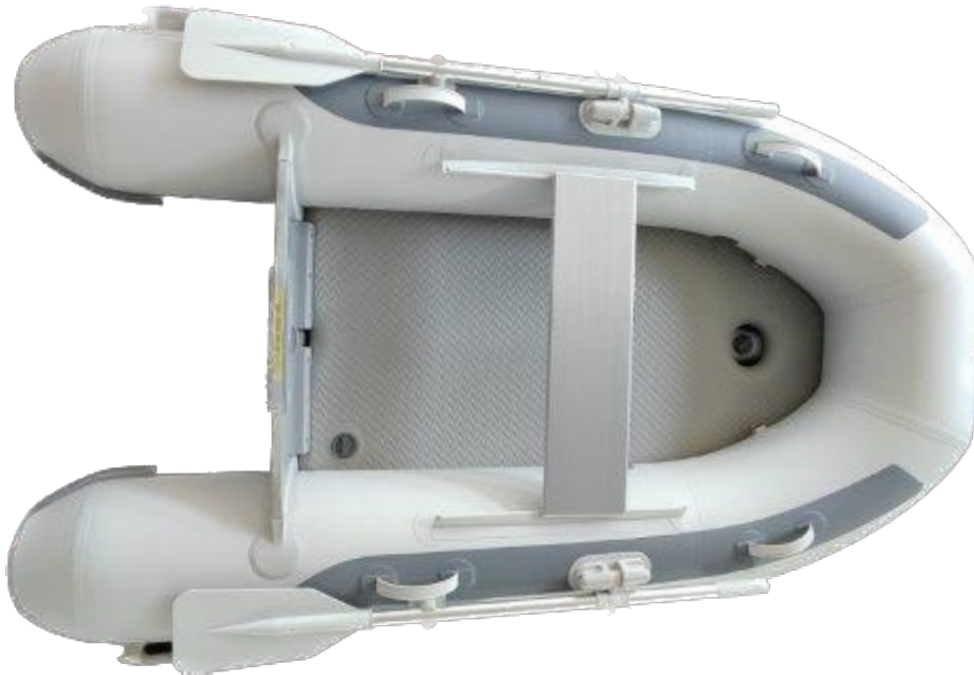

PARAKEET Air decks are the best choice for a transportable inflatable. Whether it be in back of your car, on a roof rack, inside your caravan.. or as a tender for your boat, the air deck is a great choice.

PARAKEET

Air-Deck inflatables

SPECIFICATIONS

Model	Length	Beam Width	Hull Weight	Max HP	Load Capacity	Max Persons	Bag Size
Air Deck 230	2.3m	1.37m	33kg	4	350kg	2	100*44*35cm
Air Deck 270	2.7m	1.52m	43kg	10	484kg	3	100*44*35cm
Air Deck 290	2.9m	1.52m	45kg	10	510kg	3.5	110*50*44cm
Air Deck 320	3.2m	1.52m	50kg	15	566kg	5	120*60*44cm

FEATURES

INCLUDED

1100 Grade German PVC Polymer Fabric	✓
Stainless Steel Towing Eyes	✓
Hot Air Welded Seams (stronger and longer lasting than glued seams)	✓
Large Diameter Tubes	✓
Extra Heavy Duty Transom	✓
Multiple Buoyancy Chambers	✓
Round End Cones	✓
Pinned Oar Row Locks	✓
Two Piece Oar Set	✓
Aluminium Seat	✓
High Velocity Foot Pump	✓
Waterproof Repair Kit	✓
Boat Storage Bag	✓