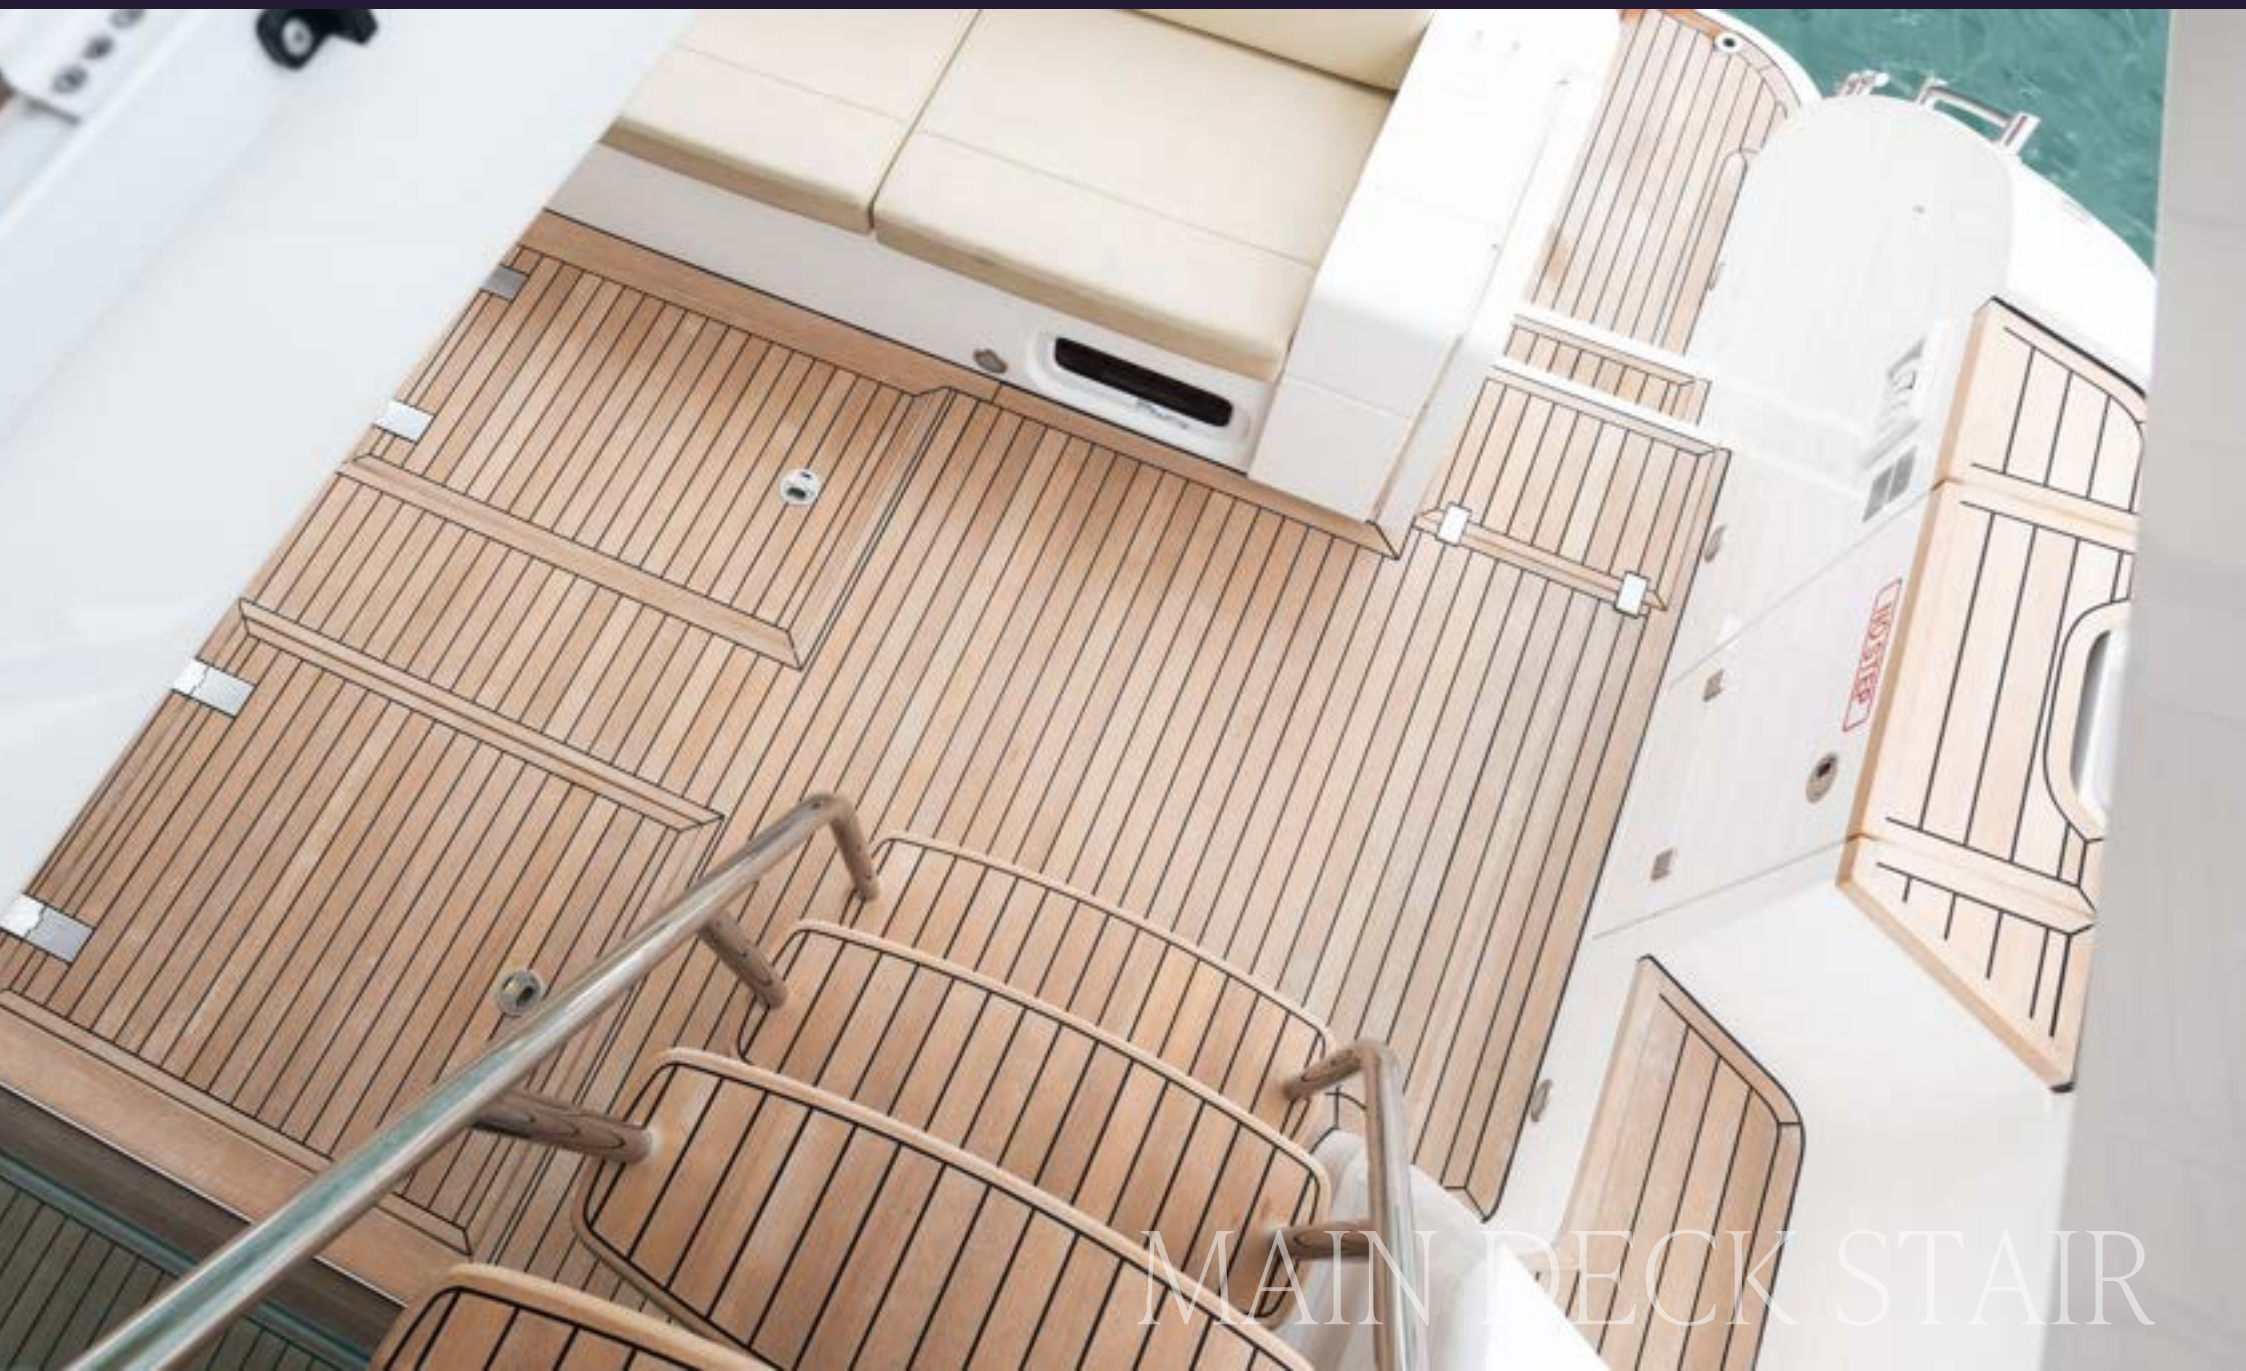

OVERVIEW

One of the Squadron 55's distinguishing features is its spacious and luxurious layout on lower decks and flybridge. The interior seamlessly combines elegance and functionality, with high-end materials and sophisticated décor. It includes a top-of-the-line entertainment system, comfortable seating, and ambient lighting, and is completed with a three-cabin layout full beam master cabin, with ensuite, forward double VIP and twin guest cabin with ensuite, a fully equipped galley and large dining area.

AFT SEATING

FLY BRIDGE

FLYBRIDGE

MAIN DECK STAIR

SWIM PLATFORM

SALON SEATING

SALON DINING

1300 358 351