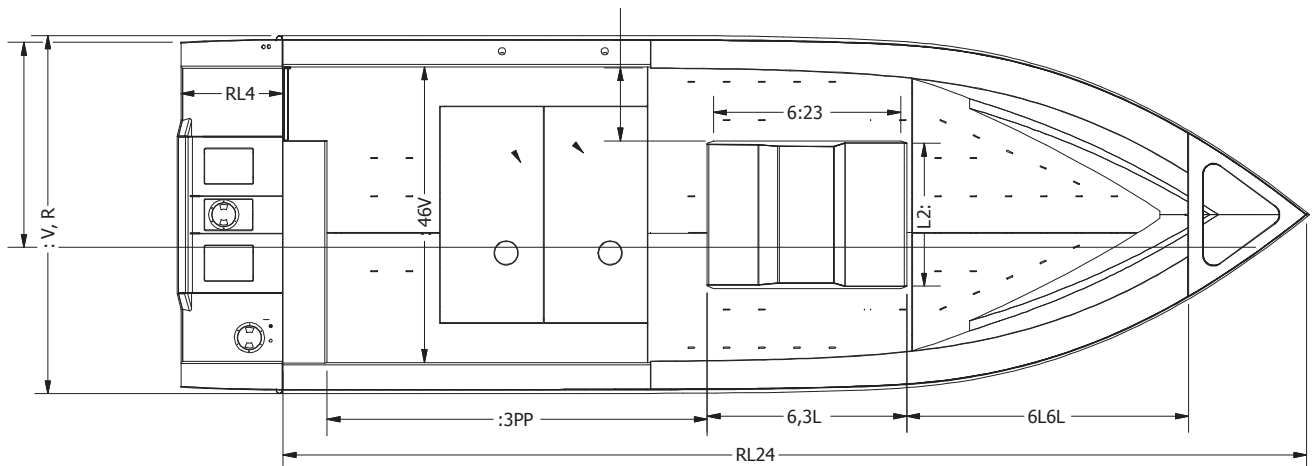

**WA
MADE**

**Exceptional
Affordable
Quality**

7500 Centre Console

300L

Fuel Capacity

8M

Overall Length

2.5m

Beam

 0499770180

 83 Queen Victoria St
Fremantle WA 6160

 sales@luxcustomboats.com

 @luxcustomboatsau

General Arrangement

PROFILE
SCALE 1:35

THE LUX DIFFERENCE

AFFORDABLE

Our materials and in house builders allow us to deliver you a unique, customised boat at an affordable price.

Gallery

Gallery

Specification Sheet

7500CC

Specifications

Hull Length	7.5m	Hull thickness (bottom)	6mm	Max Hp	1*300hp
Length Overall	8.02m	Hull thickness (side)	4mm	Max Persons	7
Beam	2.5m	Hull thickness (transom)	6mm	Weight (excl engine)	1380kg
Draft	0.37m	Floor thickness	3mm	Transom height	25"
		Underfloor Fuel Tank	300L	Max transom weight	325kg