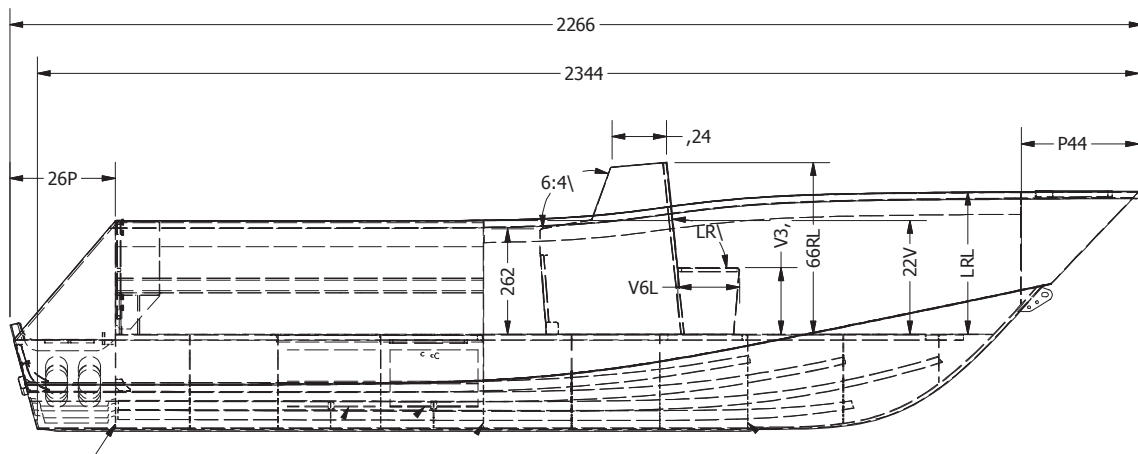

General Arrangement

PROFILE
SCALE 1:35