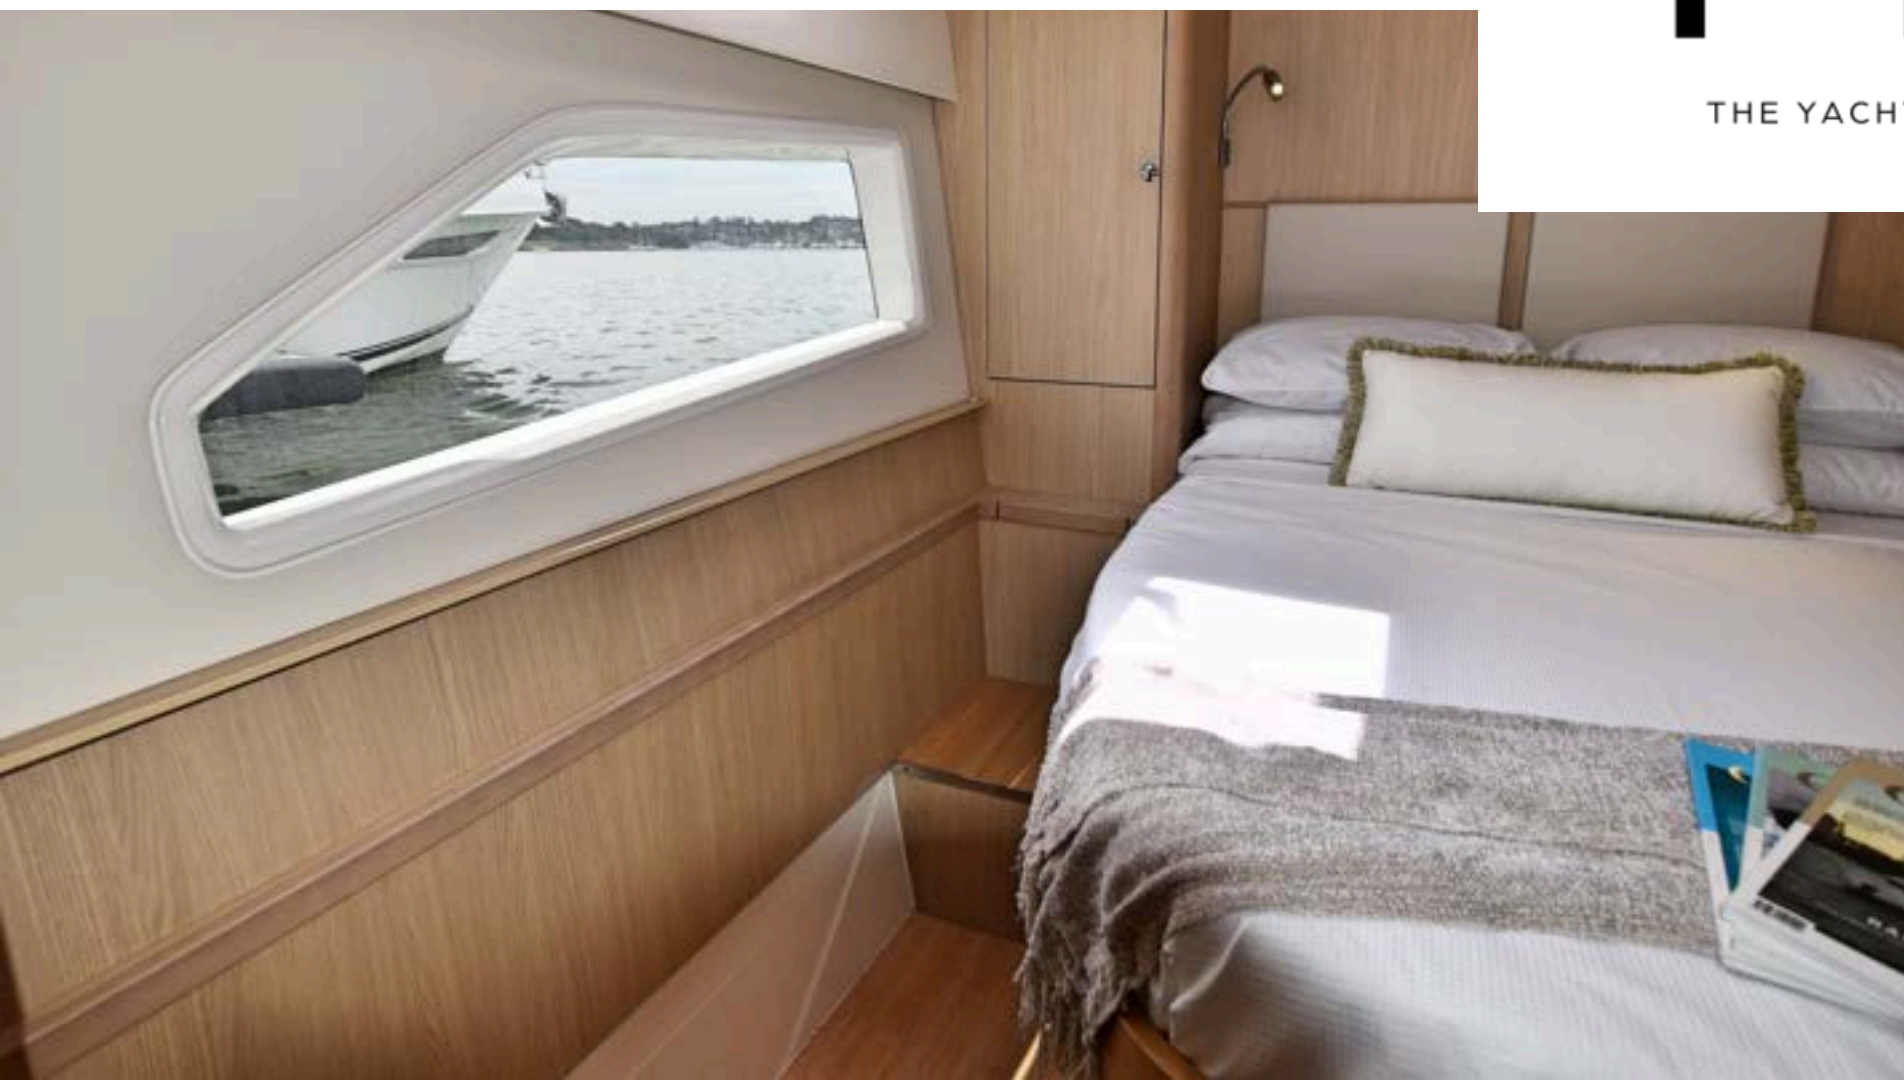

TYB
THE YACHT BUSINESS