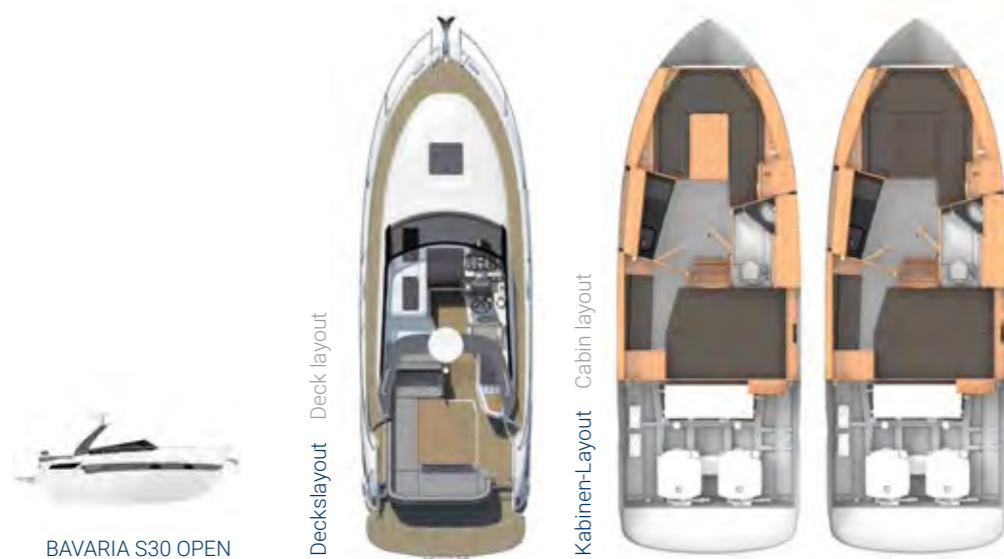

FEATURES

AUSSTATTUNG UND OPTIONEN

Die BAVARIA S30 OPEN bietet **vielfältige Funktionen in kompakter Bauweise**: Platz für Freunde und die ganze Familie, eine Kabine im Heck, ein großes Bad und vier Kojen – entdecken Sie Ihre Möglichkeiten.

The BAVARIA S30 OPEN provides a wide range of functions in a compact design: plenty of space for your friends and the whole family, a cabin at the stern, a large bathroom and four berths – discover the options for yourself!

Konfigurieren Sie sich Ihre ganz persönliche BAVARIA Yacht.
Configure your own personal BAVARIA yacht.

www.bavariayachts.com