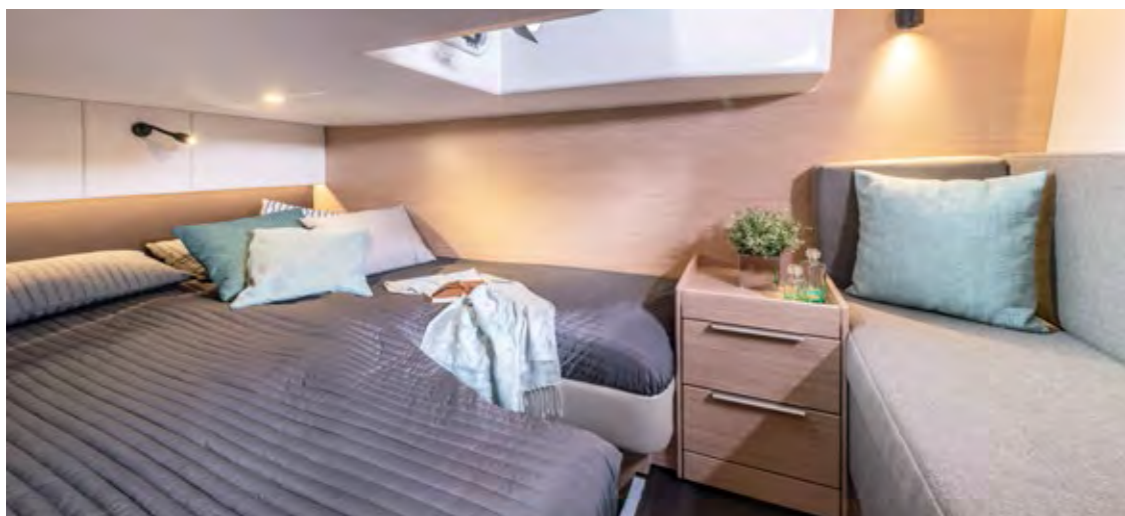

INTERIOR

RAUM ZUM WOHLFÜHLEN

Eine optimale Raumnutzung erlaubt eine gleichermaßen großzügige individuelle Ausstattung. Auf der BAVARIA S33 findet sich genügend Platz, um sich rundum wohlfühlen. Das zeigen Doppelkojen im Vorschiff und in der Achterkabine sowie ein Loungesofa und viel Stauraum in Schränken und Fächern. **Gesamt also viel Platz für die ganze Familie.**

ROOM TO RELAX – The optimal use of space accommodates generous fittings, which can be individually adapted according to your needs. The BAVARIA S33 has more than enough room to allow you to feel completely at ease, with double berths in the foreship and the stern cabin, a lounge sofa and lots of storage space in cupboards and shelving **providing plenty of space for the entire family on board.**