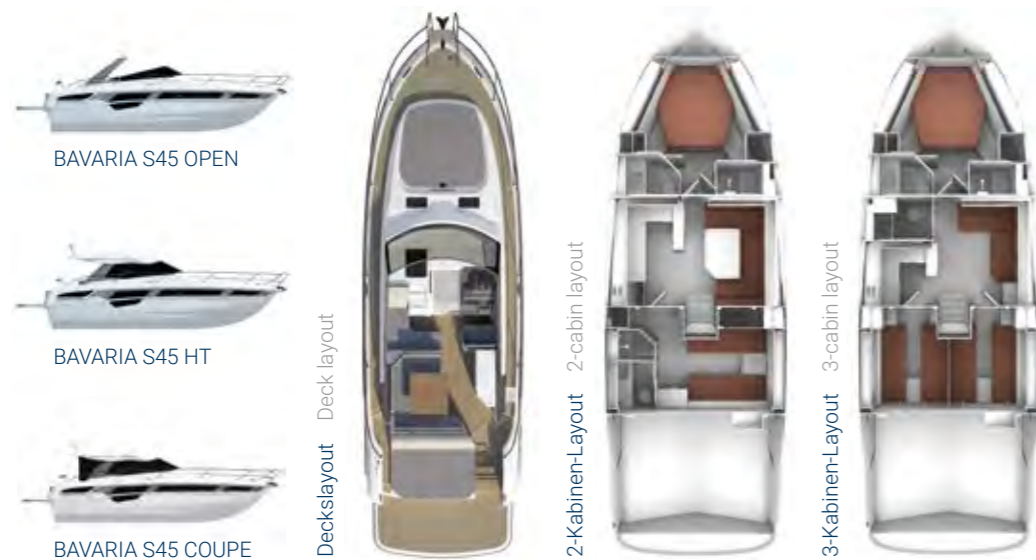

FEATURES

AUSSTATTUNG UND OPTIONEN

Erhältlich in drei Varianten, OPEN, HT oder COUPE, bietet die BAVARIA S45 alle Leistungen und Ausstattungsoptionen, die Sie für eine entspannte und einzigartige Zeit an Bord benötigen. **Welche Variante Sie wählen liegt dabei ganz bei Ihnen.**

Available in three versions, OPEN, HT or COUPE, the BAVARIA S45 provides all the features, equipment and fittings needed for a relaxed and unforgettable time on board. **Which version you choose is entirely up to you.**

Konfigurieren Sie sich Ihre ganz persönliche BAVARIA Yacht.
Configure your own personal BAVARIA yacht.

www.bavariayachts.com