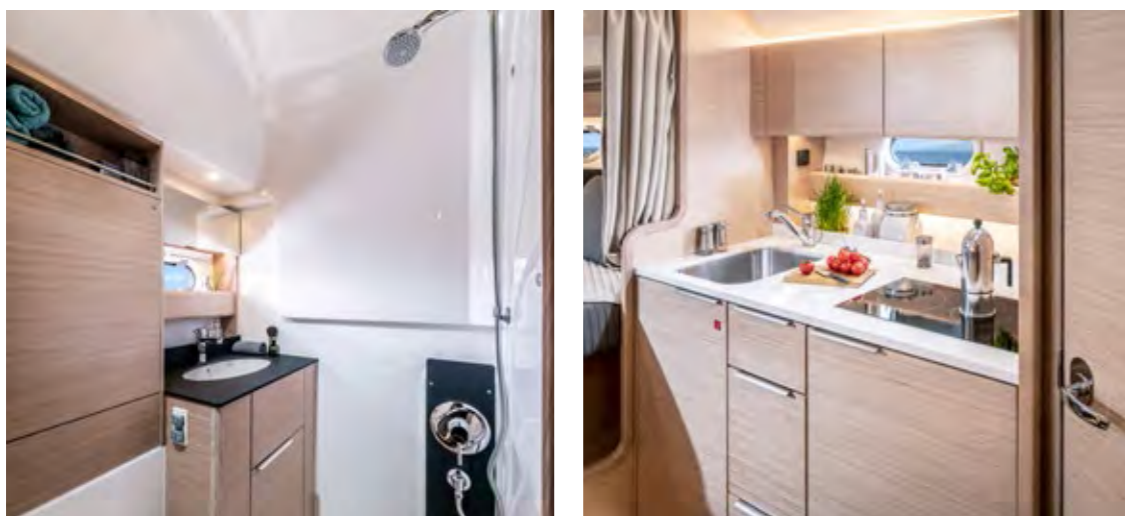

INTERIOR

RAUM ZUM WOHLFÜHLEN

Eine optimale Raumnutzung erlaubt eine gleichermaßen großzügige individuelle Ausstattung. Auf der BAVARIA S33 findet sich genügend Platz, um sich rundum wohlfühlen. Das zeigen Doppelkojen im Vorschiff und in der Achterkabine sowie ein Loungesofa und viel Stauraum in Schränken und Fächern. **Gesamt also viel Platz für die ganze Familie.**

ROOM TO RELAX – The optimal use of space accommodates generous fittings, which can be individually adapted according to your needs. The BAVARIA S33 has more than enough room to allow you to feel completely at ease, with double berths in the foreship and the stern cabin, a lounge sofa and lots of storage space in cupboards and shelving **providing plenty of space for the entire family on board.**